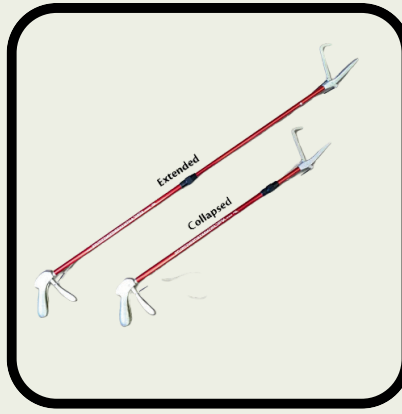

Total length 154 cm
Weighs 800 g

P1430.00

PRODUCT CODE: N/A

Mini Snake Tong

Available in Red or Blue.

Total length 80 cm
Weighs 275 g

P543.00

PRODUCT CODE: SKU: 111-002-021

BUDGET SNAKE TONG 1M

Available in gold only.

Total length 110 cm
Weighs 610 g

P958.00

PRODUCT CODE: SKU: 111-003-012

JM175 COLLAPSIBLE SNAKE TONG

Available in Red
Length when collapsed: 118 cm
Length when extended: 175 cm
Weight: 710 g