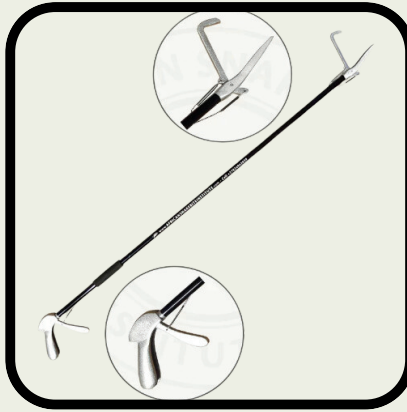

PRODUCT CODE: SKU: 111-002-021

JM 100 SNAKE TONGS

Available in various colours. (Red, Blue, Black, Green)

Total length 110 cm
Weighs 670 g

P1373.00

PRODUCT CODE: SKU: 111-002-031

JM150 Snake Tong

Available in various colours. (Red, black, blue)

Total length 154 cm
Weighs 800 g

P1430.00

PRODUCT CODE: N/A

Mini Snake Tong

Available in Red or Blue.

Total length 80 cm
Weighs 275 g

P543.00

PRODUCT CODE: SKU: 111-002-021

BUDGET SNAKE TONG 1M

Available in gold only.

Total length 110 cm
Weighs 610 g

P958.00

PRODUCT CODE: SKU: 111-003-012

JM175 COLLAPSIBLE SNAKE TONG

Available in Red
Length when collapsed: 118 cm
Length when extended: 175 cm
Weight: 710 g

Length when collapsed 72 cm
Length when extended 123 cm
Weighs: 250 g

P647.00

PRODUCT CODE: SKU: 111-006-080

UNIVERSAL FIELD HOOK

Weighs: 240 g
Colour: Red

P647.00

PRODUCT CODE: SKU: 111-006-031

V SNAKE HOOK