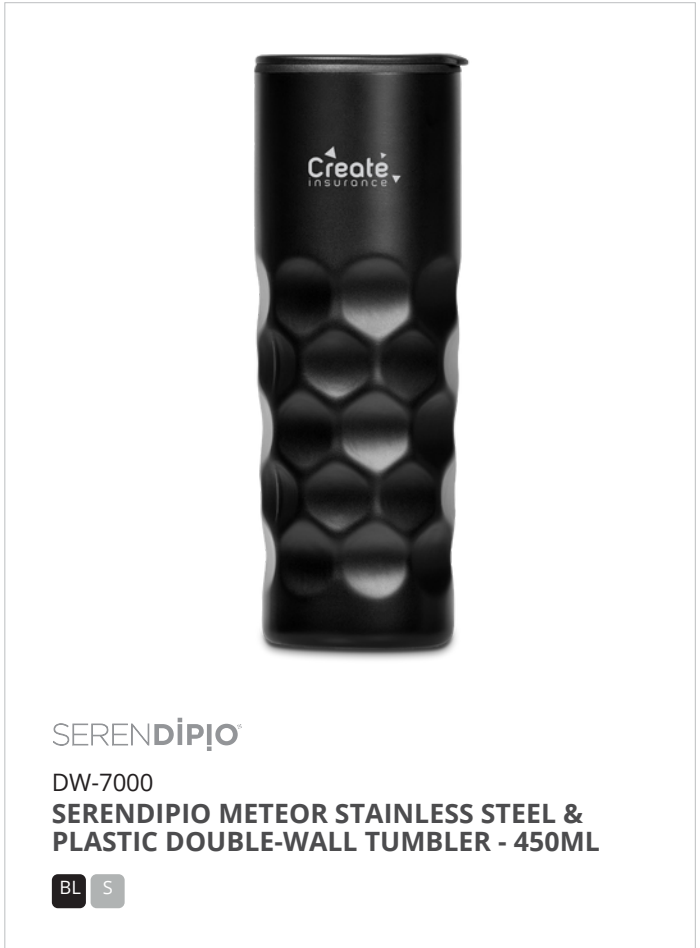

 NATCHEM
Joint Ventures

**DRINKWARE
FOR WINTER**

WWW.NATCHEM.CO.BW / +267 77484832

SERENDiPiO[®]
 DW-7006
SERENDIPIO BINARY
STAINLESS STEEL
VACUUM FLASK - 500ML

SERENDiPiO[®]
 DW-7004
SERENDIPIO METEOR
STAINLESS STEEL
VACUUM FLASK - 500ML

FL A SK- 6630
CONSULATE STAINLESS
STEEL VACUUM
FLASK - 500ML

ALEX VARGA®
 AV-19180
 ALEX VARGA VALHALLA
 STAINLESS STEEL
 VACUUM FLASK - 1 LITRE

SERENDIPIO®
 DR-SD-257-B
 SERENDIPIO
 HIGHLANDER VACUUM
 FLASK - 1.2 LITRE

ALEX VARGA®
D R -AV-1 74 - B
ALEX VARGA BOSKY
STAINLESS STEEL VACUUM
TUMBLER - 580ML

SERENDIPIO®
DW-7008
SERENDIPIO BINARY STAINLESS STEEL &
PLASTIC DOUBLE-WALL TUMBLER - 450ML

SERENDIPIO®
DW-7000
SERENDIPIO METEOR STAINLESS STEEL &
PLASTIC DOUBLE-WALL TUMBLER - 450ML
BL S

altitude
DR-AL-240-B
ALTITUDE MAGNA STAINLESS STEEL &
PLASTIC DOUBLE-WALL TUMBLER - 550ML

WWW.NATCHEM.CO.BW / +267 77484832