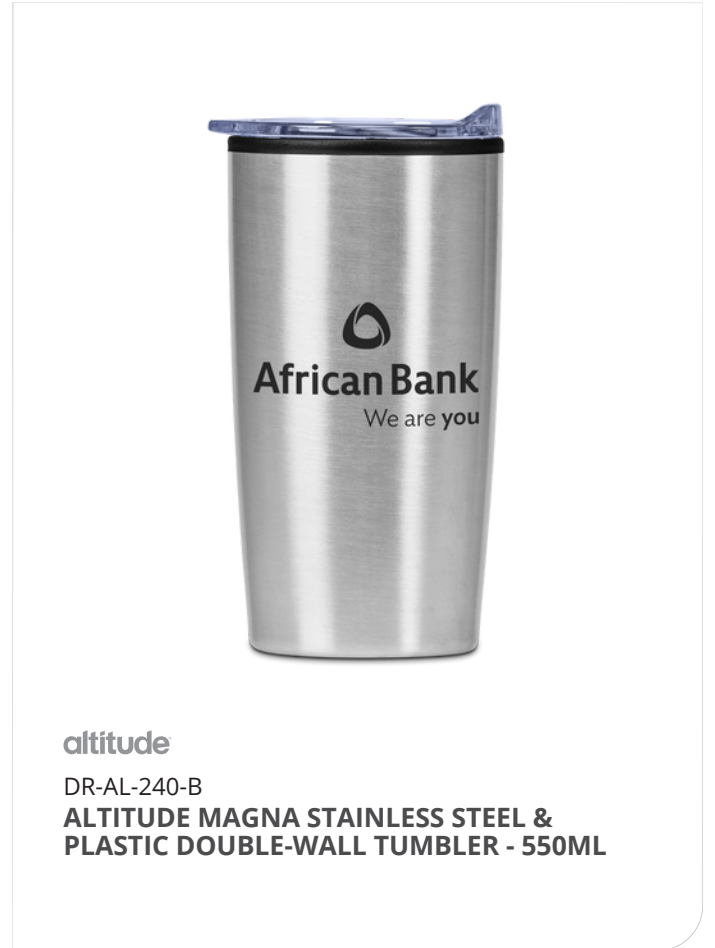

 NATCHEM
Joint Ventures

**DRINKWARE
FOR WINTER**

WWW.NATCHEM.CO.BW / +267 77484832

SERENDiPiO[®]
 DW-7006
SERENDIPIO BINARY
STAINLESS STEEL
VACUUM FLASK - 500ML

SERENDiPiO[®]
 DW-7004
SERENDIPIO METEOR
STAINLESS STEEL
VACUUM FLASK - 500ML

FL A SK- 6630
CONSULATE STAINLESS
STEEL VACUUM
FLASK - 500ML

ALEX VARGA®
 AV-19180
 ALEX VARGA VALHALLA
 STAINLESS STEEL
 VACUUM FLASK - 1 LITRE

SERENDIPIO®
 DR-SD-257-B
 SERENDIPIO
 HIGHLANDER VACUUM
 FLASK - 1.2 LITRE

ALEX VARGA®
D R -AV-1 74 - B
ALEX VARGA BOSKY
STAINLESS STEEL VACUUM
TUMBLER - 580ML

SERENDIPIO®
DW-7008
SERENDIPIO BINARY STAINLESS STEEL &
PLASTIC DOUBLE-WALL TUMBLER - 450ML

SERENDIPIO®
DW-7000
SERENDIPIO METEOR STAINLESS STEEL &
PLASTIC DOUBLE-WALL TUMBLER - 450ML
BL S